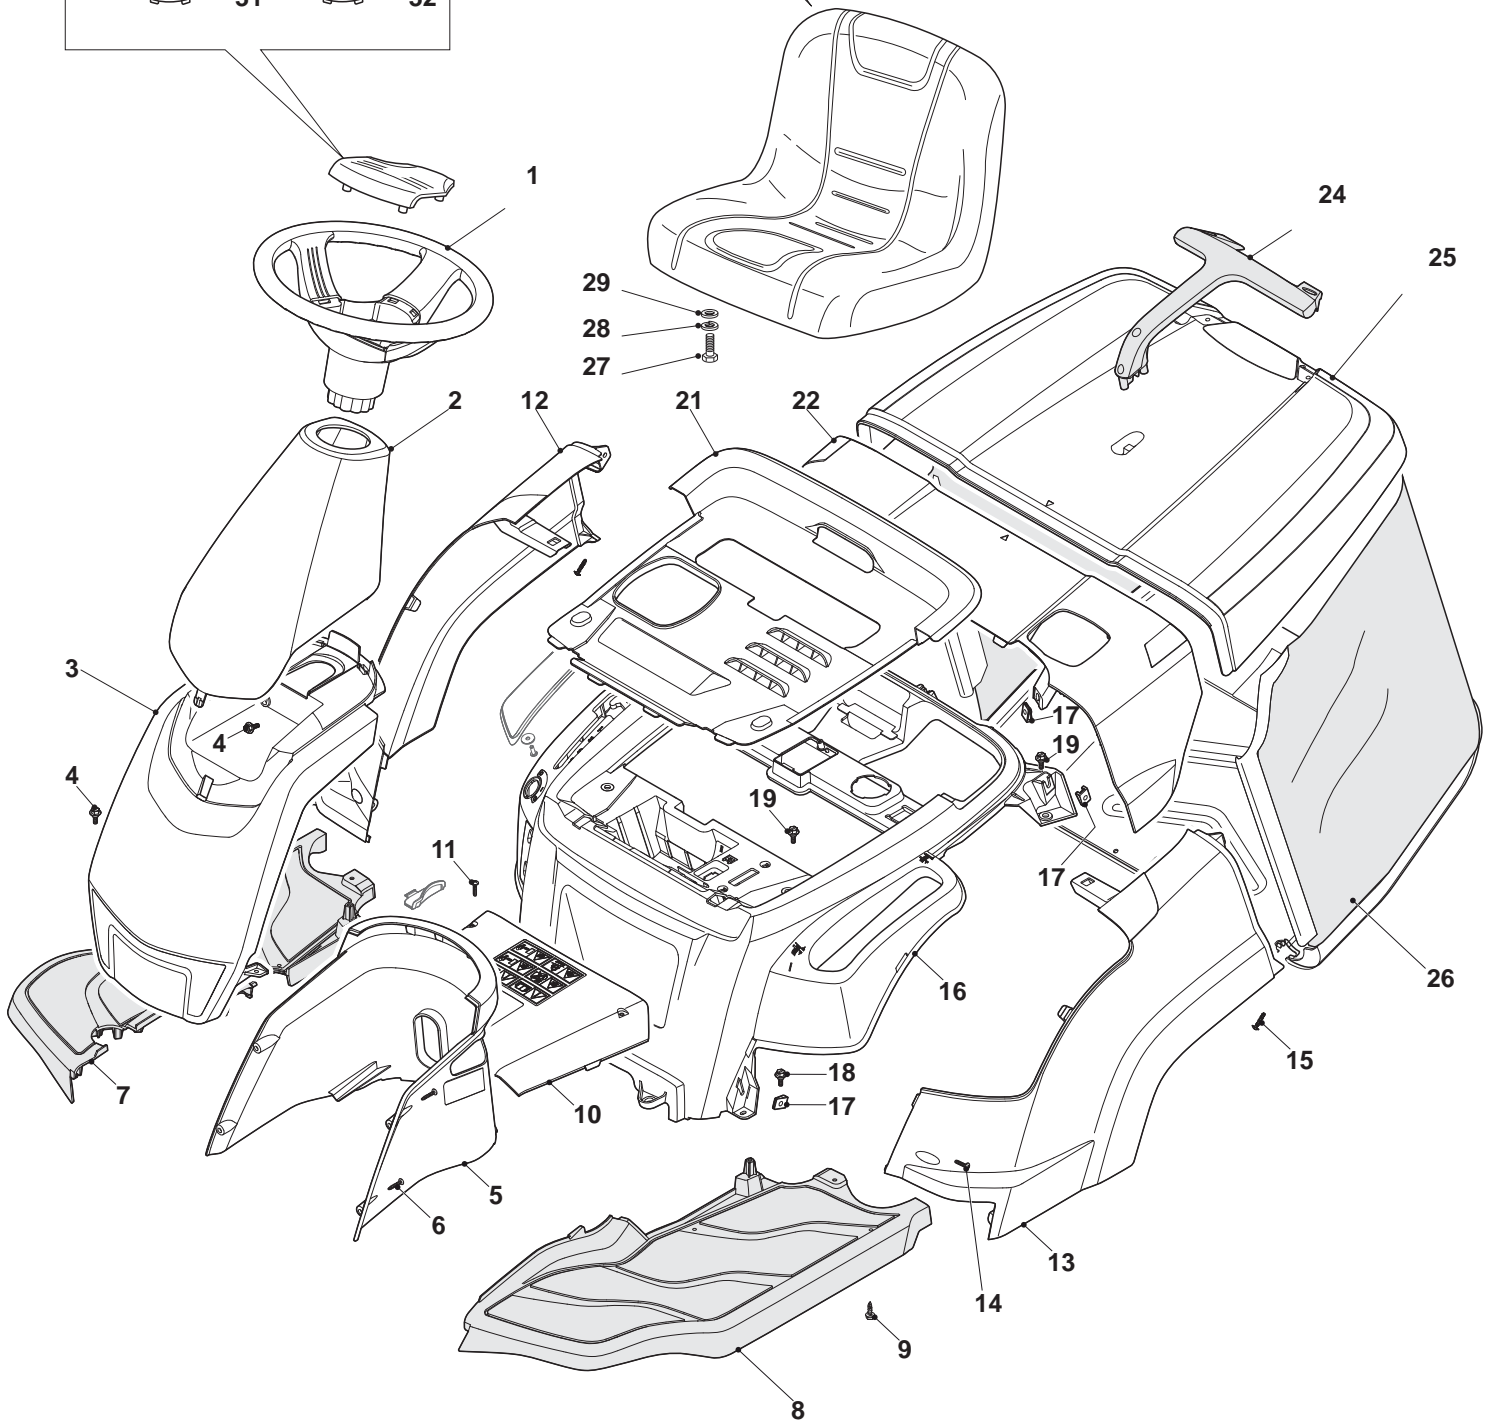

Frame							
POS	CODE	Q.TY	DESCRIPTION	DESCRIZIONE	DESCRIPTION	BESCHREIBUNG	NOTES
35	125722472/0	1	Seat	Sedile	Siege	Sitz	
36	125722463/0	1	Seat	Sedile	Siege	Sitz	
37	125722453/1	1	Seat	Sedile	Siege	Sitz	
38	125722471/0	1	Seat	Sedile	Siege	Sitz	
39	125722456/0	1	Seat	Sedile	Siege	Sitz	
40	125722470/0	1	Seat	Sedile	Siege	Sitz	
41	125722477/0	1	Seat	Sedile	Siege	Sitz