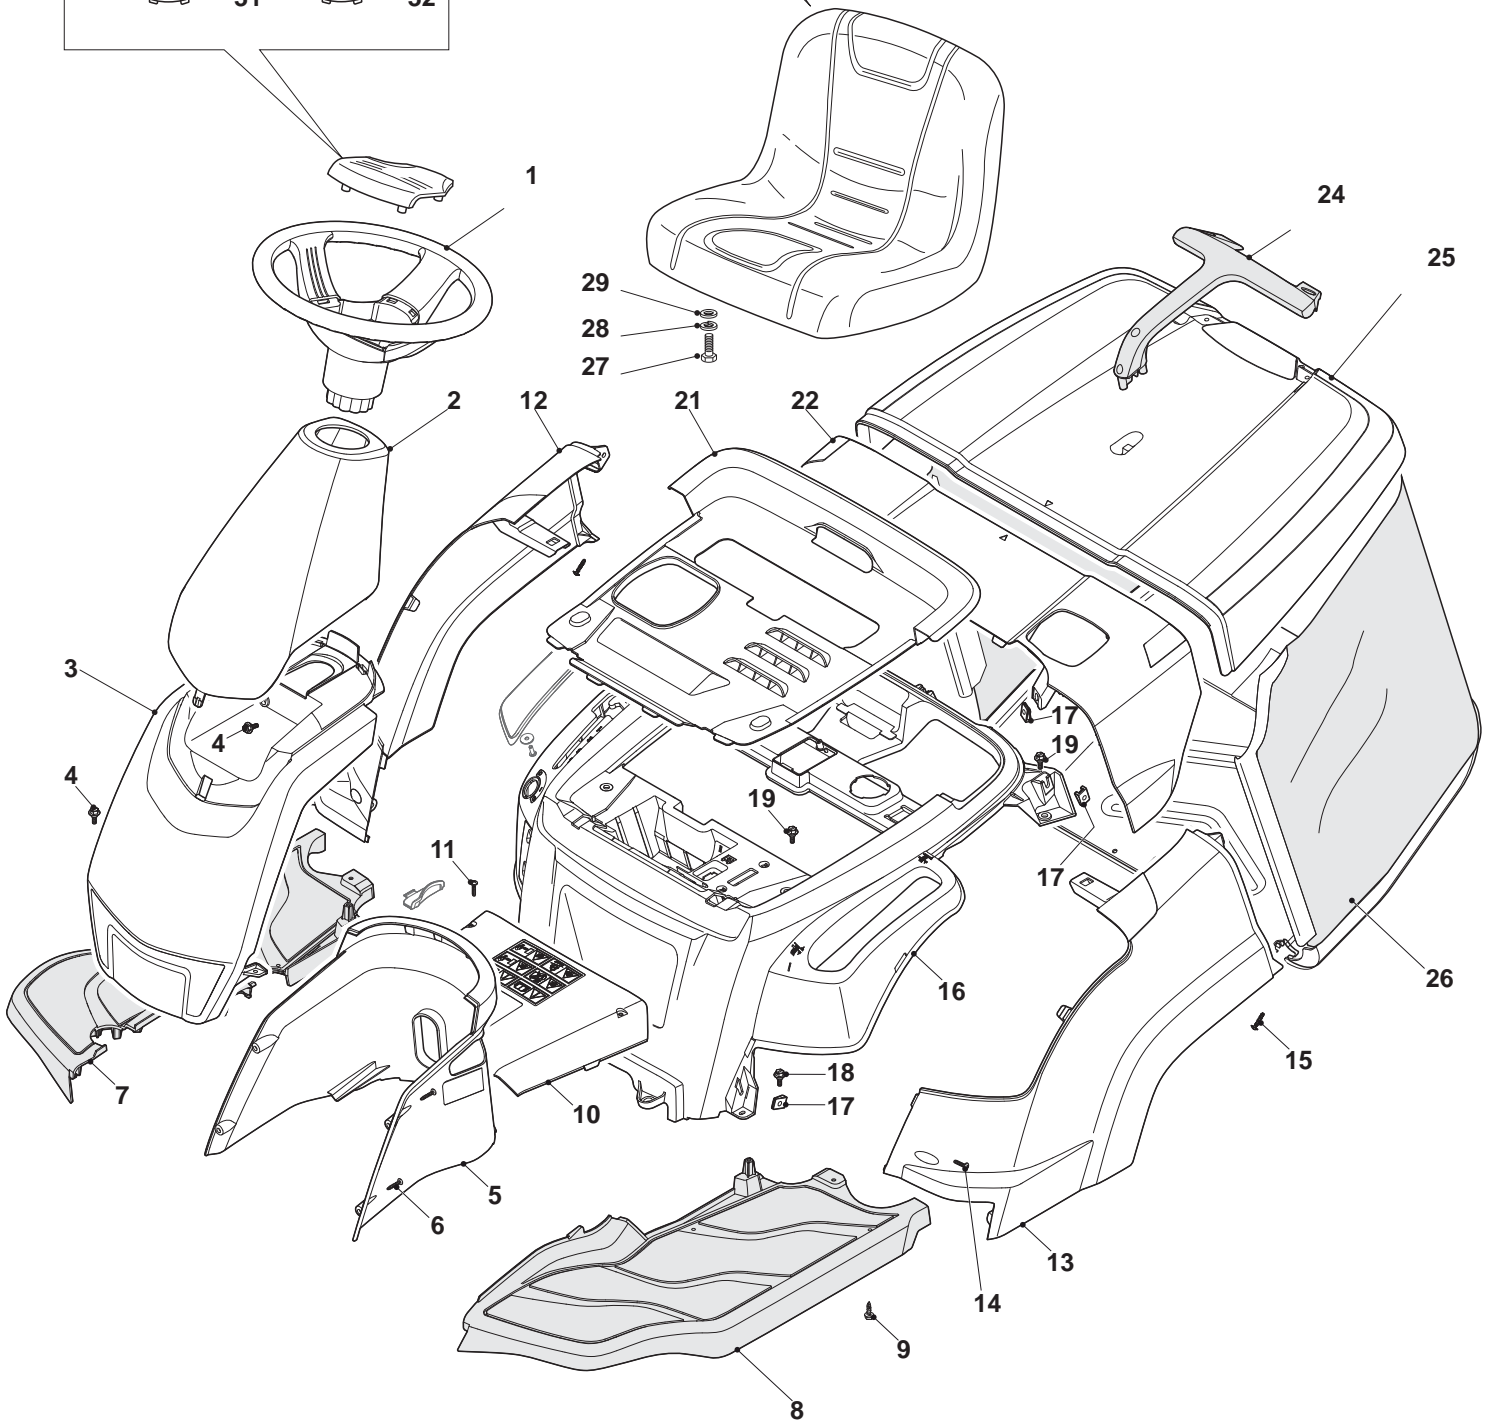

Frame							
POS	CODE	Q.TY	DESCRIPTION	DESCRIZIONE	DESCRIPTION	BESCHREIBUNG	NOTES
1	325961220/0	1	Steering Wheel	Volante	Support Volant	Lenkrad Halter	
2	327110486/0	1	Steering Column Cover, Grey	Piantone Sterzo, Grigio	Couvre Tube De Direction, Gris	Lenkungsaeule kappe Grau	
2	327110487/0	1	Steering Column Cover, Black	Copertura Piantone Sterzo, Nero	Couvre Tube De Direction, Noire	Lenkungsaeule Kappe, Schwarz	
2	327110519/0	1	Steering Column Cover, Grey St	Copertura Piantone Sterzo, Grigio St	Couvre Tube De Direction, Gris STIGA	Lenkungsaeule Kappe, Grau St	
3	327110510/0	1	Steering Column Cover, Red	Piantone Sterzo, Rosso	Couvercle Avant, Rouge	Lenkungsaeule kappe Rot	
3	327110492/0	1	Front Cover, Yellow	Protezione Anteriore, Giallo	Couvercle Avant, Jaune	Vorderdeckel, Gelb	
3	327110493/0	1	Front Cover, White	Protezione Anteriore, Bianco	Couvercle Avant, Blanc	Vorderdeckel, Weiß	
3	327110528/0	1	Front Cover, Green	Protezione Anteriore, Verde	Couvercle Avant, Vert	Vorderdeckel, Grün	
4	125943010/0	4	Screw	Vite	Vis	Schraube	
5	327110483/0	1	Rear Steering Column Cover, Grey	Copertura Piantone Sterzo, Grigio	Couvercle Arrier, Gris	Lenkungsaeule kappe Grau	
5	327110522/0	1	Rear Cover, Black	Protezione Posteriore, Nero	Couvercle Arrier, Noire	Hinterdeckel, Schwarz	
5	327110518/0	1	Rear Cover, Grey	Protezione Post. Grigio	Couvercle Arrier, Gris	Hinterdeckel, Grau	Stiga Models
6	112728300/0	4	Screw	Vite	Vis	Schraube	
7	327500501/0	1	Right Footboard	Pedana Destra	Marchepied Droit	Rechte Fussbrett	
8	327500500/0	1	Left Footboard	Pedana Sinistra	Marchepied Gauche	Linke Fussbrett	
9	112735402/0	14	Screw	Vite	Vis	Schraube	
10	327110478/1	1	Central Cover, Grey	Copertura Centrale, Grigio	Couvre Central, Gris	Kappe, Grau	
10	327110520/1	1	Central Cover, Black	Copertura Centrale, Nero	Couvre Central Noir	Kappe, Schwarz	
10	327110516/1	1	Central Cover, Grey	Copertura Centrale, Grigio	Couvre Central, Gris	Kappe, Grau	
11	112728300/0	2	Screw	Vite	Vis	Schraube	
12	327110511/0	1	Right Rear Cover, Red	Protezione Posteriore Destra Rosso	Couvre Roue Droit, Rouge	Hinterdeckel Rot Recht	
12	327110488/0	1	Right Wheels Cover, Yellow	Copriruota Destro, Giallo	Couvre Roue Droit, Jaune	Rechte Radkappe, Gelb	
12	327110489/0	1	Right Wheels Cover, White	Copriruota Destro, Bianco	Couvre Roue Droit, Blanc	Rechte Radkappe, Weiß	
12	327110533/0	1	Right Wheels Cover, Black	Copriruota Destro, Nero	Couvre Roue Droit, Noire	Rechte Radkappe, Schwarz	
12	327110529/0	1	Right Wheels Cover, Green	Copriruota Destro, Verde	Couvre Roue Droit, Vert	Rechte Radkappe, Grün	
13	327110512/0	1	Left Rear Cover, Red	Protezione Posteriore Sinistra Rosso	Couvre Roue Gauche, Rouge	Hinterdeckel Rot Linke	
13	327110490/0	1	Left Wheels Cover, Yellow	Copriruota Sinistro, Giallo	Couvre Roue Gauche, Jaune	Linke Radkappe, Gelb	
13	327110491/0	1	Left Wheels Cover, White	Copriruota Sinistro, Bianco	Couvre Roue Gauche, Blanc	Linke Radkappe, Weiß	
13	327110534/0	1	Left Wheels Cover, Black	Copriruota Sinistro, Nero	Couvre Roue Gauche, Noire	Linke Radkappe, Schwarz	
13	327110530/0	1	Left Wheels Cover, Green	Copriruota Sinistro, Verde	Couvre Roue Gauche, Vert	Linke Radkappe, Grün	
14	112727801/0	6	Screw	Vite	Vis	Schraube	
15	112728300/0	6	Screw	Vite	Vis	Schraube	
16	327110480/1	1	Frame Cover	Copertura Telaio	Couverture Chassis, Gris	Abdeckrahmen	
16	327110517/1	1	Frame Cover, Grey	Copertura Telaio, Grigio	Couverture Chassis, Gris	Abdeckrahmen, Grau	
16	327110521/1	1	Frame Cover, Black	Copertura Telaio, Nero	Couverture Chassis, Noire	Abdeckrahmen, Schwarz	
17	112437507/0	10	Rapid Fixing Plate	Piastrina	Plaquette	Plättchen	
19	125943010/0	6	Screw	Vite	Vis	Schraube	
21	327110481/1	1	Engine Cover Black	Copertura Motore Nero	Couvre Moteur Noir	Motorkappe Schwarz	
22	327110514/0	1	Rear Cover, Red	Protezione Posteriore Rosso	Couvre, Rouge	Hinterdeckel Rot	
22	327110494/0	1	Cover, Yellow	Copertura, Giallo	Couvre, Jaune	Kappe, Gelb	
22	327110495/0	1	Cover, White	Copertura, Bianco	Couvre, Blanc	Kappe, Weiß	
22	327110536/0	1	Cover, Black	Copertura, Nero	Couvre, Noire	Kappe, Schwarz	
22	327110532/0	1	Cover, Green	Copertura, Verde	Couvre, Vert	Kappe, Grün	
24	327394004/0	1	Handle, Black	Maniglia Nera	Griff Schwarz	Poignée Noir	
25	327110513/0	1	Red Grass-catcher Cover	Copertura Sacco Rosso	Couvre-Bac Mobile, Rouge	Sackkappe, Rot	
25	327110484/0	1	Grass-Catcher Cover, Yellow	Copertura Sacco, Giallo	Couvre-Bac Mobile, Jaune	Beweglicher Sackkappe, Gelb	
25	327110485/0	1	Grass-Catcher Cover, White	Copertura Sacco, Bianco	Couvre-Bac Mobile, Blanc	Beweglicher Sackkappe, Weiß	
25	327110535/0	1	Grass-Catcher Cover, Black	Copertura Sacco, Nero	Couvre-Bac Mobile, Noire	Beweglicher Sackkappe, Schwarz	
25	327110531/0	1	Grass-Catcher Cover, Green	Copertura Sacco, Verde	Couvre-Bac Mobile, Vert	Beweglicher Sackkappe, Grün	
26	184106074/0	1	Box, Fabric	Sacco Tela	Sac, Toile	Sack, Tuck	
27	112793101/0	4	Screw	Vite	Vis	Schraube	
28	112583500/0	4	Grower	Grower	Grower	Grower