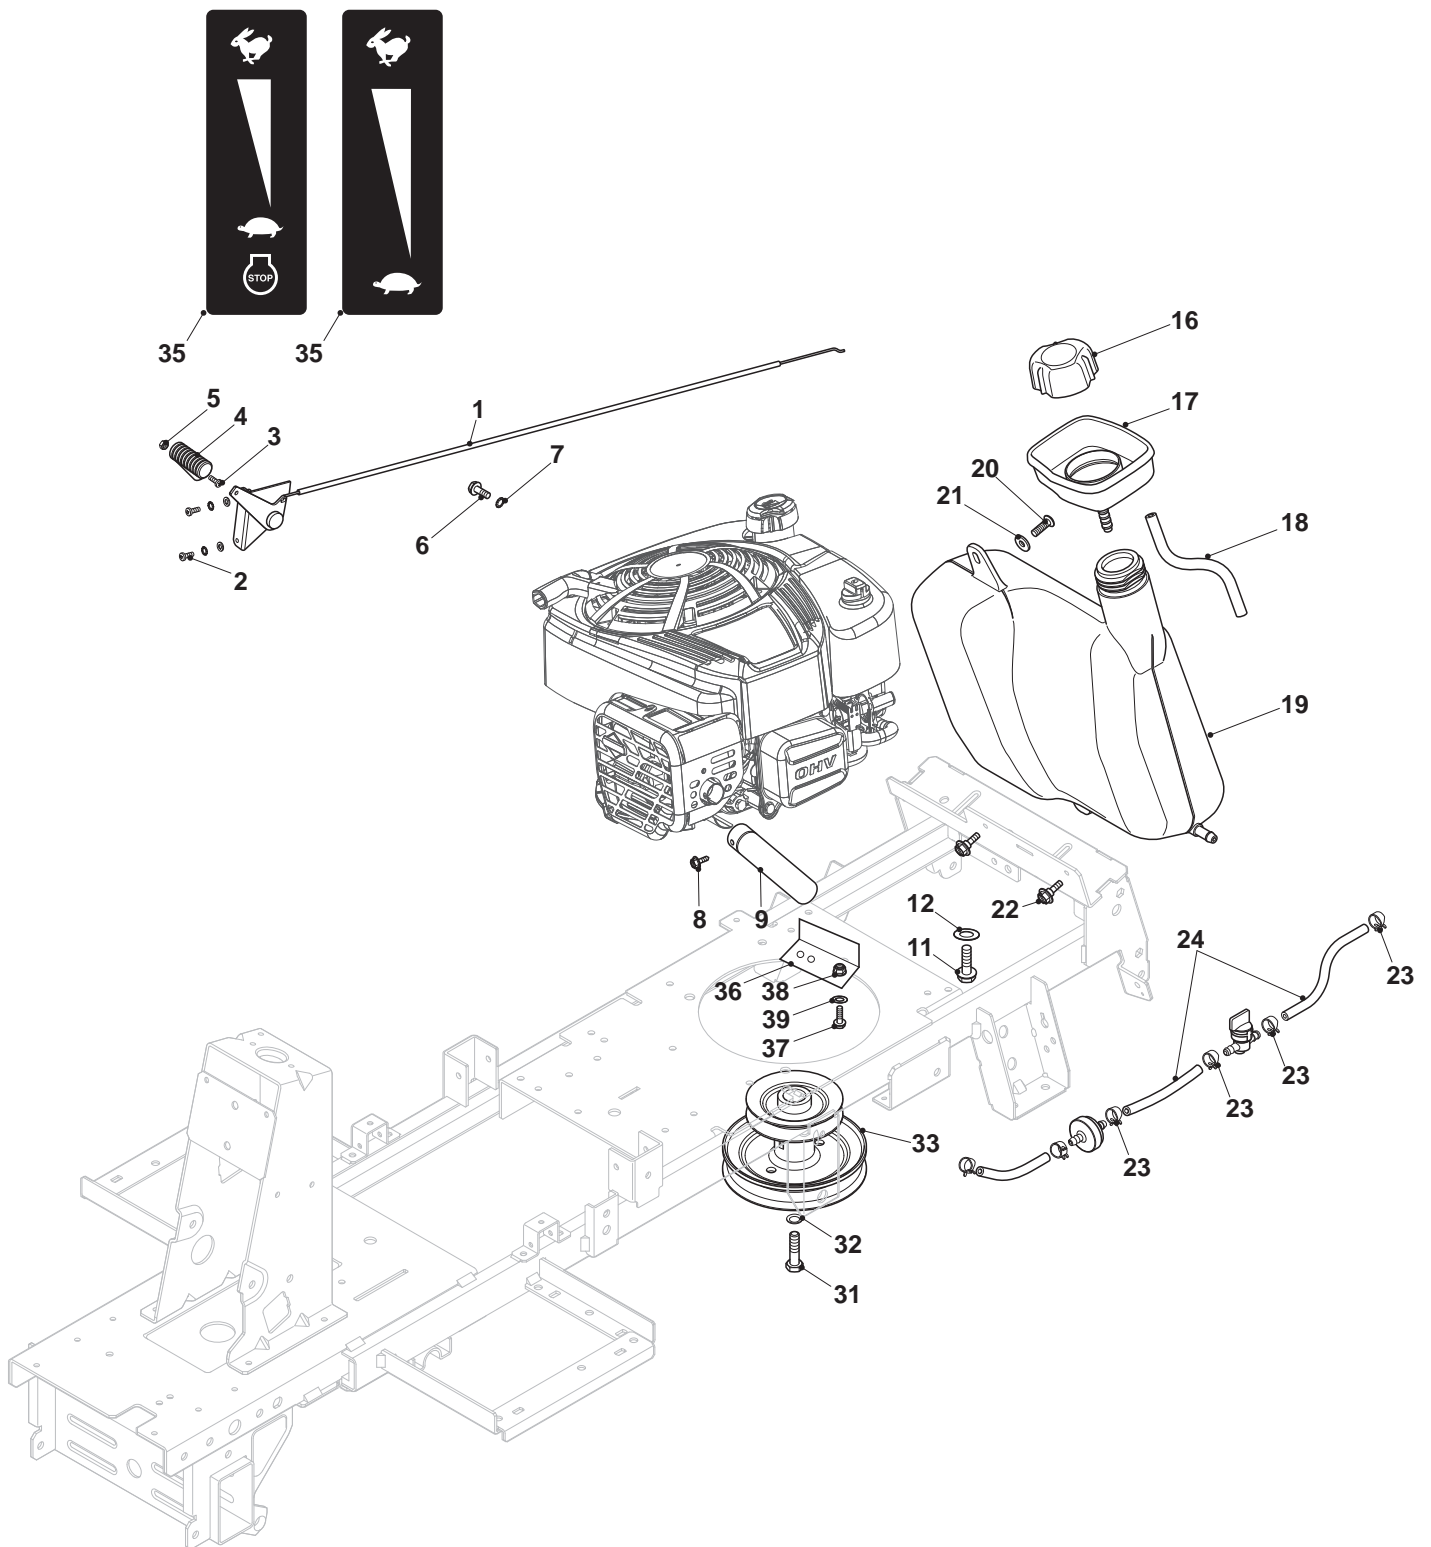

Engine - GGP							
POS	CODE	Q.TY	DESCRIPTION	DESCRIZIONE	DESCRIPTION	BESCHREIBUNG	NOTES
1	184000256/0	1	Throttle Cable	Cavo Acceleratore	Câble Accélérateur	Gashebel Kabel	
2	125943012/0	2	Screw	Vite	Vis	Schraube	
3	112726388/0	1	Screw	Vite	Vis	Schraube	
4	125394501/0	1	Knob	Manopolina	Poignee	Knopf	
5	112290800/0	1	Nut	Dado	Écrou	Mutter	
6	112735599/0	1	Screw	Vite	Vis	Schraube	
7	112540040/0	1	Washer	Rosetta	Rondelle	Scheibe	
8	112735110/0	4	Screw	Vite	Vis	Schraube	
9	118738251/0	1	Exhaust Tube	Tubo Racc. Scarico	Tube d'échappement	Abgasrohr	
11	112735109/1	2	Screw	Vite	Vis	Schraube	
12	112540070/0	2	Washer	Rosetta	Rondelle	Scheibe	
13	112691200/0	1	Screw	Vite	Vis	Schraube	
14	112521350/0	1	Washer	Rondella	Rondelle	Scheibe	
15	112154210/0	1	Nut	Dado	Écrou	Mutter	
16	127790000/1	1	Fuel Cap	Tappo Serbatoio	Bouchon Reservoir	Tank Einfüllstopfen	
17	327600180/0	1	Tank Protection	Protezione Serbatoio	Protection de réservoir	Tankschutz	
18	327869054/1	1	Connecting Tube	Tubo Collegamento	Tube De Connexion	Verbindungsrohr	L= 450 mm
19	327733008/0	1	Fuel Tank	Serbatoio	Réservoir à carburant	Treibstofftank	
20	112727801/0	1	Screw	Vite	Vis	Schraube	
21	112523040/0	1	Washer	Rondella	Rondelle	Scheibe	
22	125943010/0	2	Screw	Vite	Vis	Schraube	
23	118375051/1	4	Fair Led	Fascetta	Fixation De Cable	Kabelbefestigung	
24	325869035/1	1	Connecting Tube	Tubo Collegamento	Tube De Connexion	Verbindungsrohr	
31	112736850/0	1	Screw	Vite	Vis	Schraube	13"
31	112735694/0	1	Screw	Vite	Vis	Schraube	11"
32	112543000/0	1	Washer	Rosetta	Rondelle	Scheibe	
33	384601500/0	1	Pulley	Puleggia	Poulie, Roue Avant	Riemenscheibe	13"
33	384601501/0	1	Pulley	Puleggia	Poulie, Roue Avant	Riemenscheibe	11"
35	114366905/0	1	Label	Etichetta	Etiquette	Etikett	Electric Start
35	114366904/0	1	Label	Etichetta	Etiquette	Etikett	Manual Start
36	327772239/0	1	Clamp	Staffa	Etrier	Bride	
37	112791200/1	3	Screw	Vite	Vis	Schraube	
38	112292102/0	3	Nut	Dado	Écrou	Mutter	
39	122675110/0	2	Washer	Rosetta	Rondelle	Scheibe